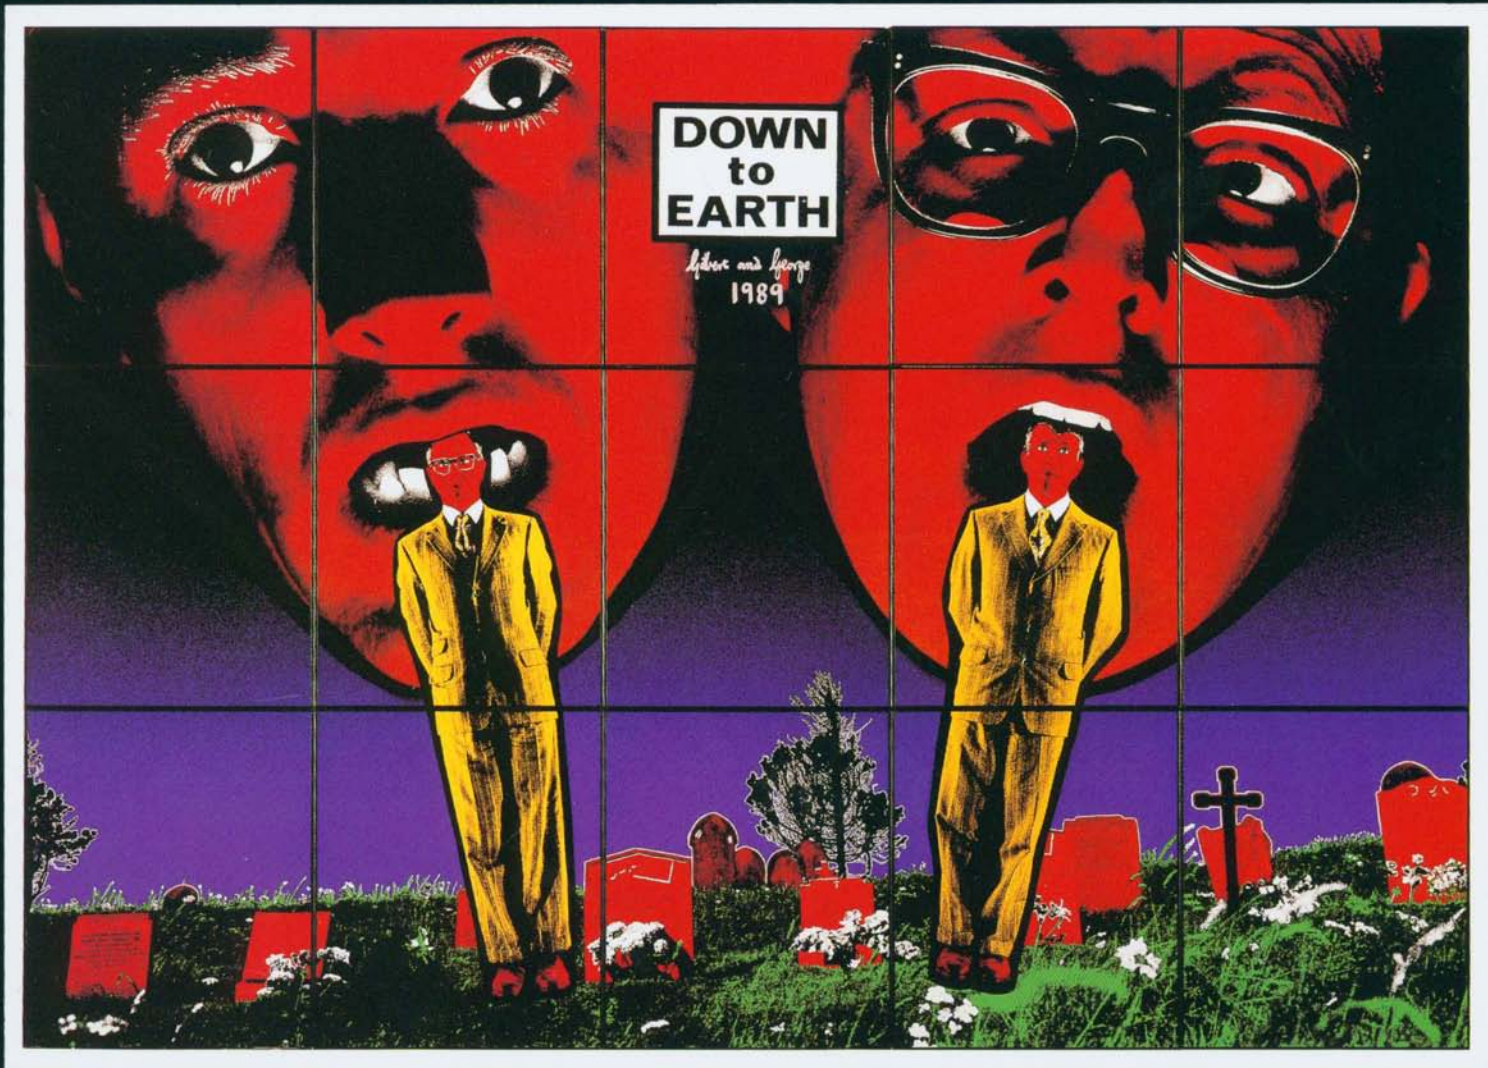

GILBERT & GEORGE

THE COSMOLOGICAL PICTURES

PREZENTOWANE OBRAZY:

LOOK

HOLED

TOTAL

MY WORLD

TURN

EDGER

SEEN

DEATH over LIFE

SKYERS

BOOT

DOWN to EARTH

BLOOD HEADS

ALL