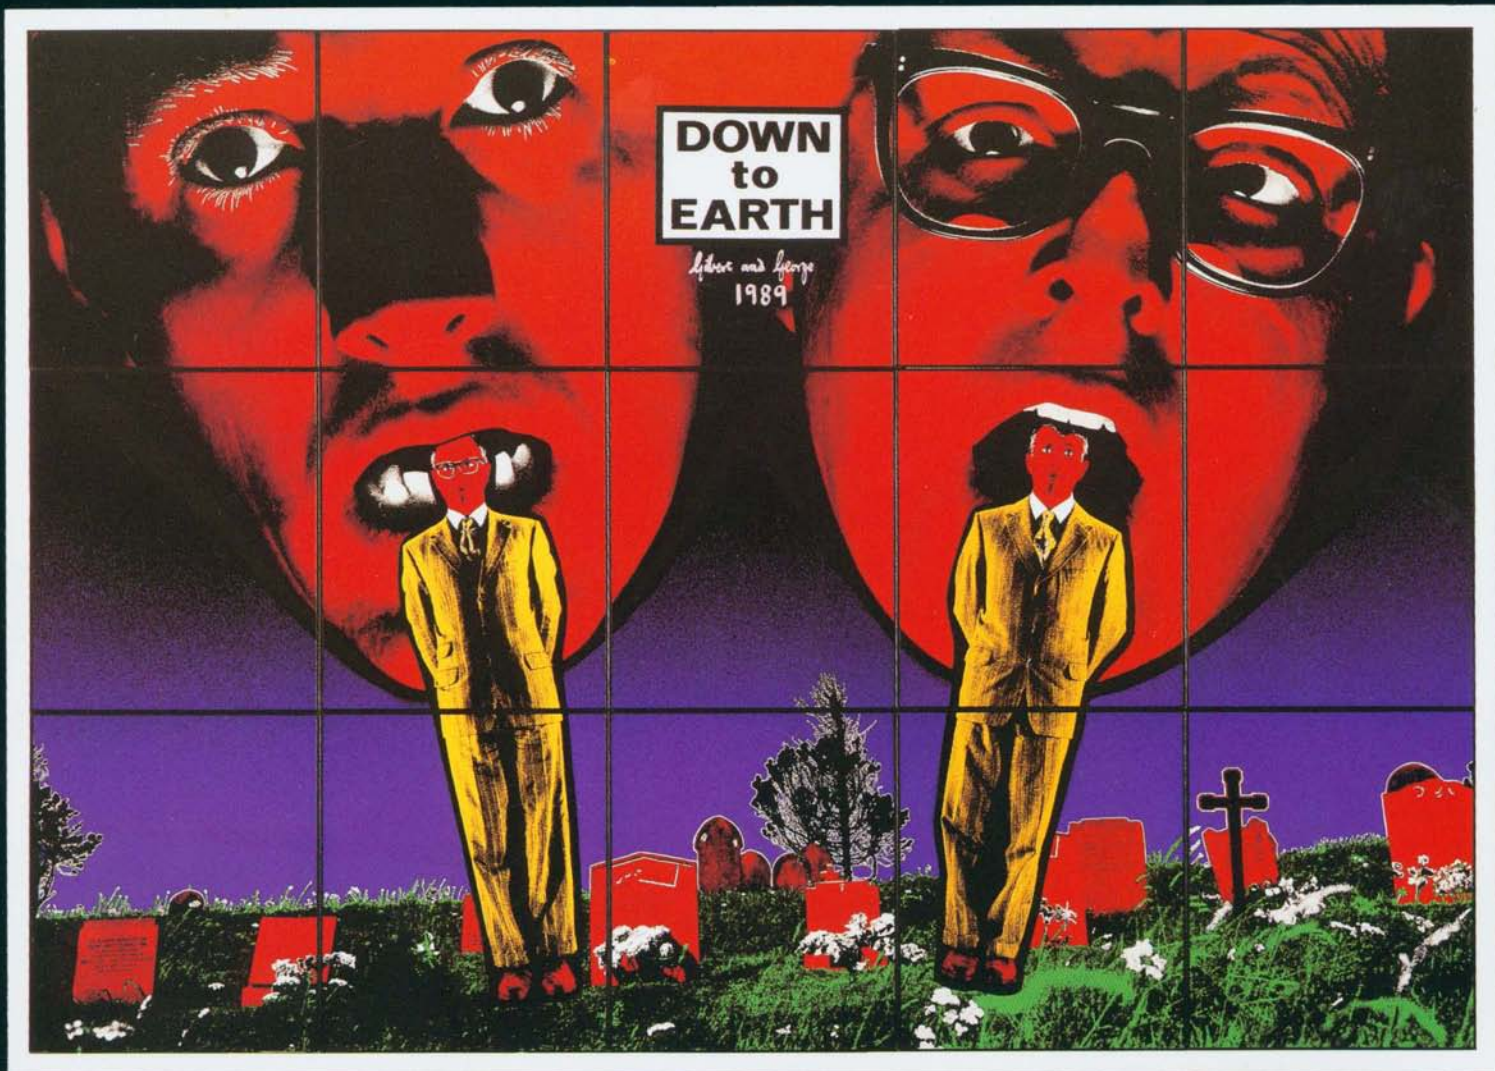

GILBERT & GEORGE

THE COSMOLOGICAL PICTURES

LOOK
HOLED
TOTAL
MY WORLD
TURN
EDGER
SEEN
DEATH over LIFE
SKYERS
BOOT
DOWN to EARTH
BLOOD HEADS
ALL

HAIRY
LOOKERS
WAY
DEAD HEAD
DEAD HEADS
DOUBLES
BIG HOLE
SMOKE RISING
HERE and THERE
CRUSH
LEANERS
TOPSY TURVY