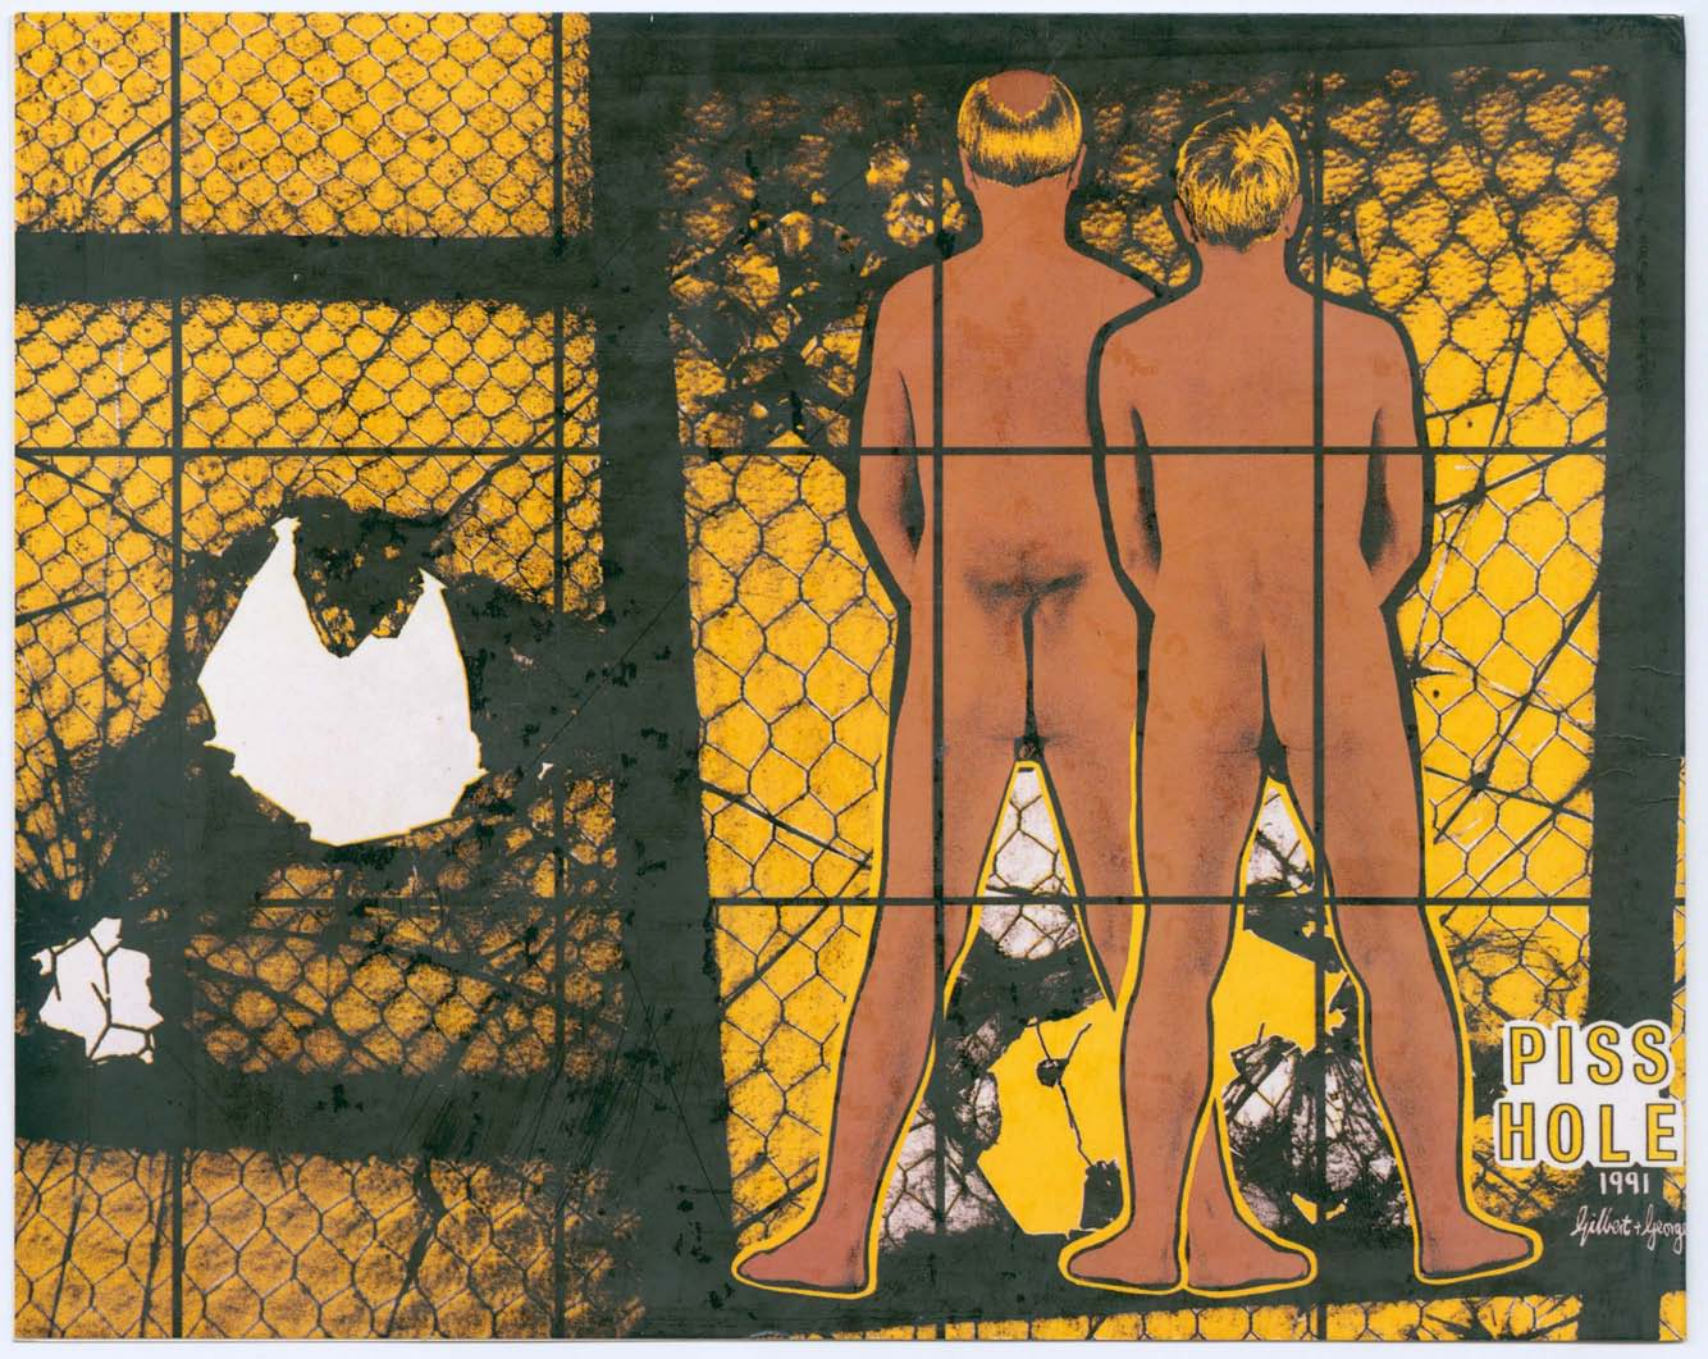

SPLIT

1991
Hilber + George

OPEN
LEGS

1991

Jeffery Leatham

GILBERT & GEORGE

NEW DEMOCRATIC PICTURES

27 NOVEMBER 1992 – 29 JANUARY 1993

ANTHONY d'OFFAY GALLERY

Private view Thursday 26 November 5 to 7pm Dering Street London W1

Tel 071-499 4100 Fax 071-493 4443

**PISS
HOLE**

1991

Hillbot + Spring